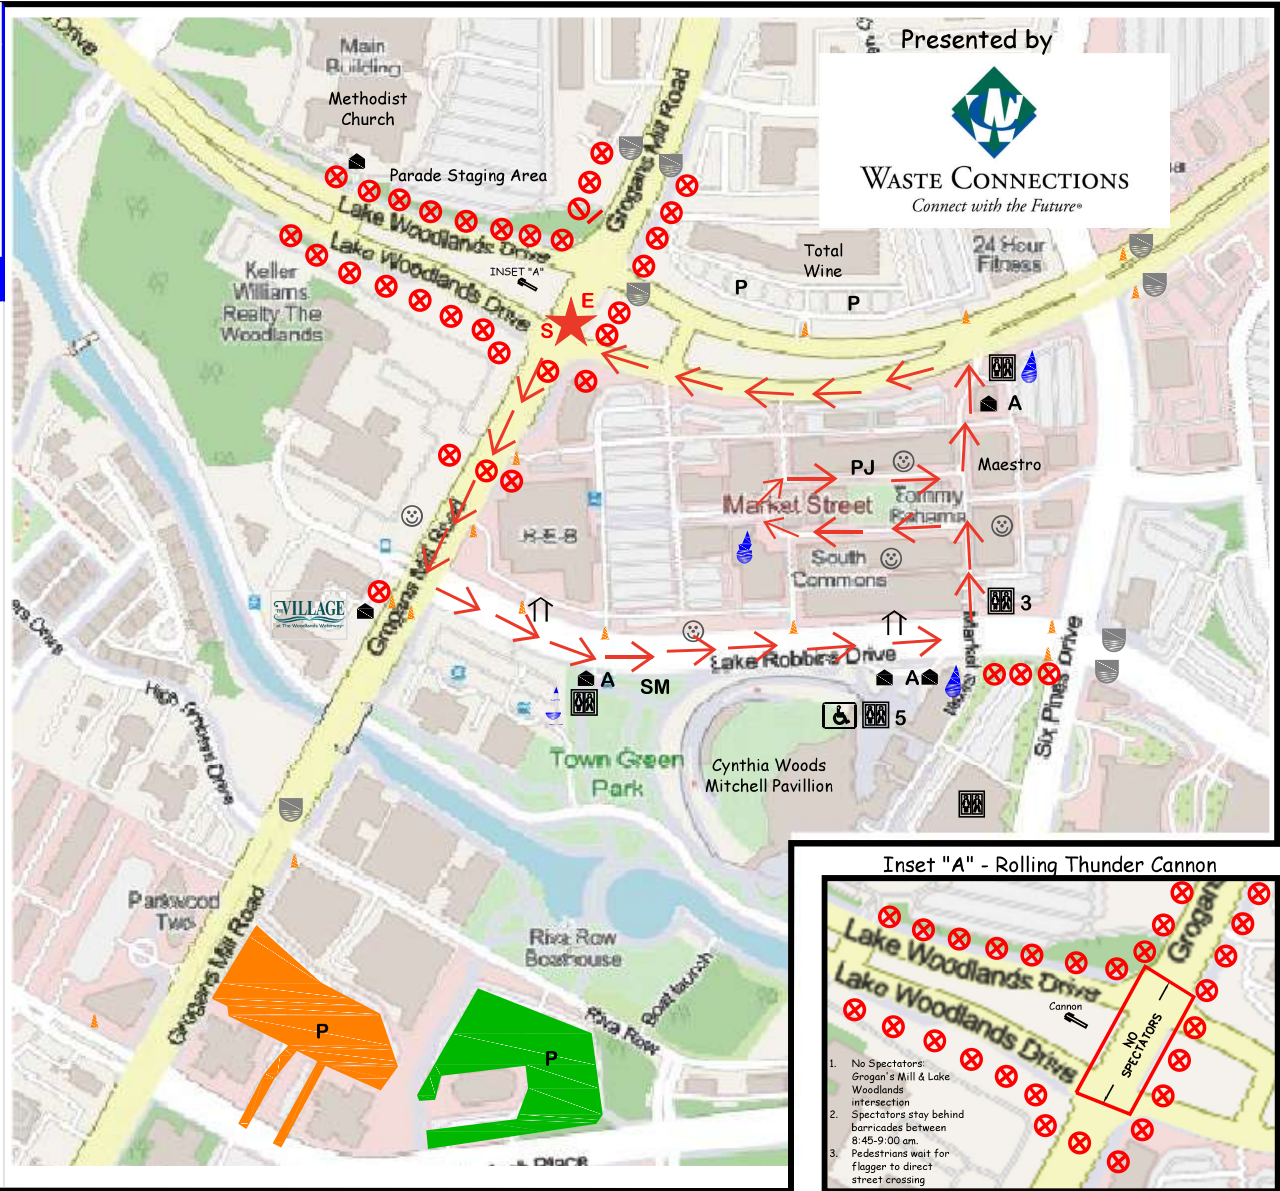

America250!

- Parade Route
- Parade Start
- Parade End
- Spectator Parking
- Restrooms
- Announcer
- Parade Judges
- Senior Military Seating
- No Spectators
- Hydration Station
- Accessible Parking
- Tents
- MCSO Officer
- Traffic Control Signs
- Parade Porch
- Roving Entertainment

- Roads closed 7:00 am - 11:00 am
- Grogan's Mill at Riva Row
 - Grogan's Mill at Evergreen Circle
 - Lake Robbins at Six Pines
 - Lake Woodlands at Six Pines
 - Lake Front Circle at Lake Woodlands

Parade starts @ 9:00 am
Parade ends @ 10:30 - 11:00 am