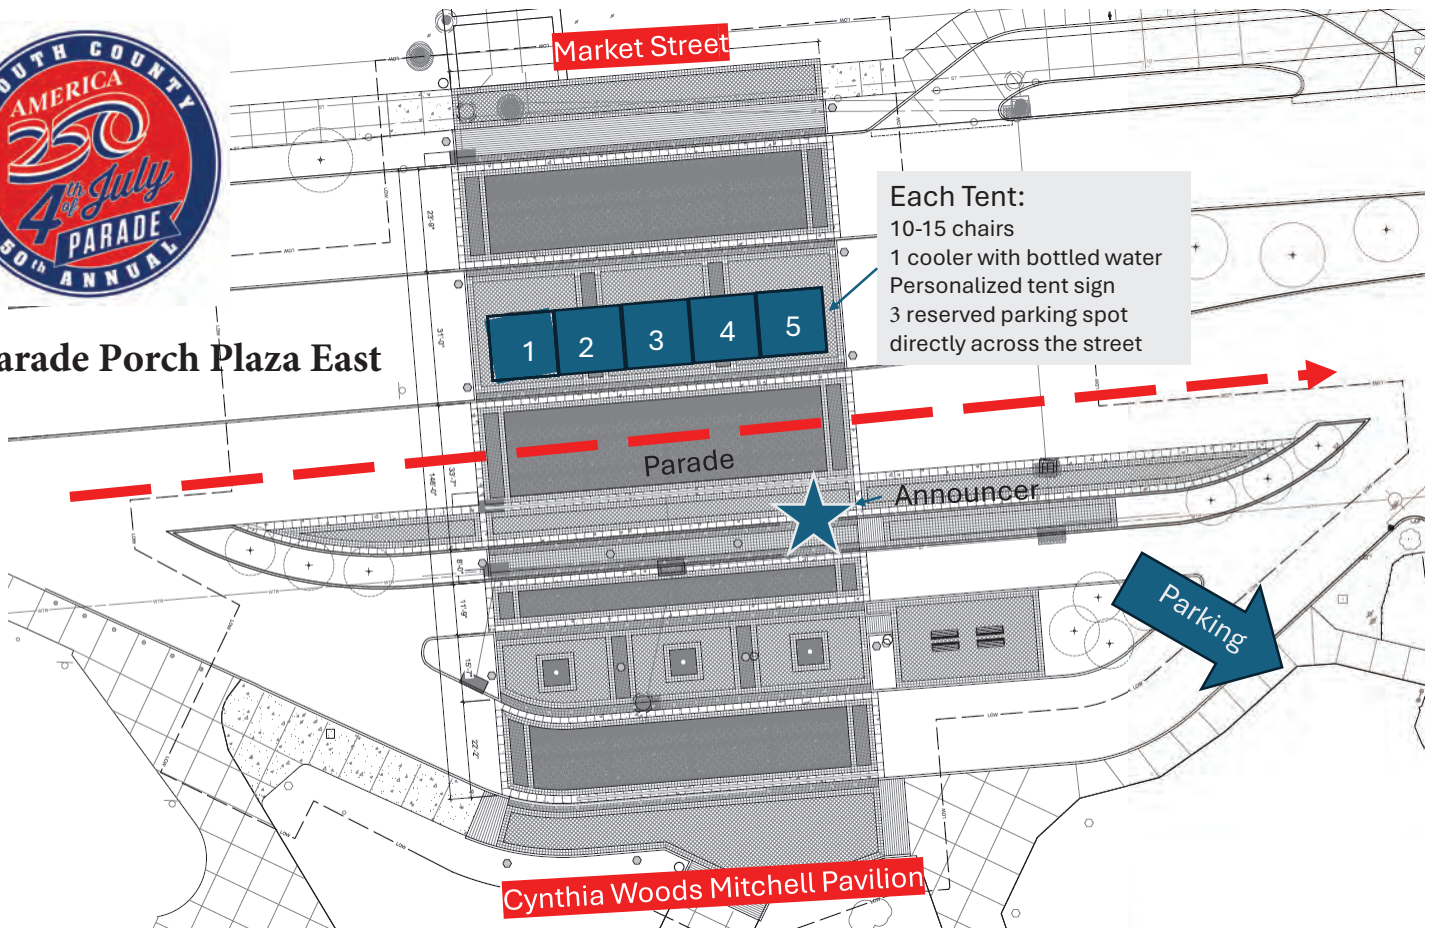

Parade Porch Plaza East

Parade Porch Plaza West

MARKET STREET

X
(Left Turn In
Right Turn Out)

VEHICLE
ACCESS

1 2 3 4 5 6 7 8

PARADE ROUTE

← Parking

Town Green Park